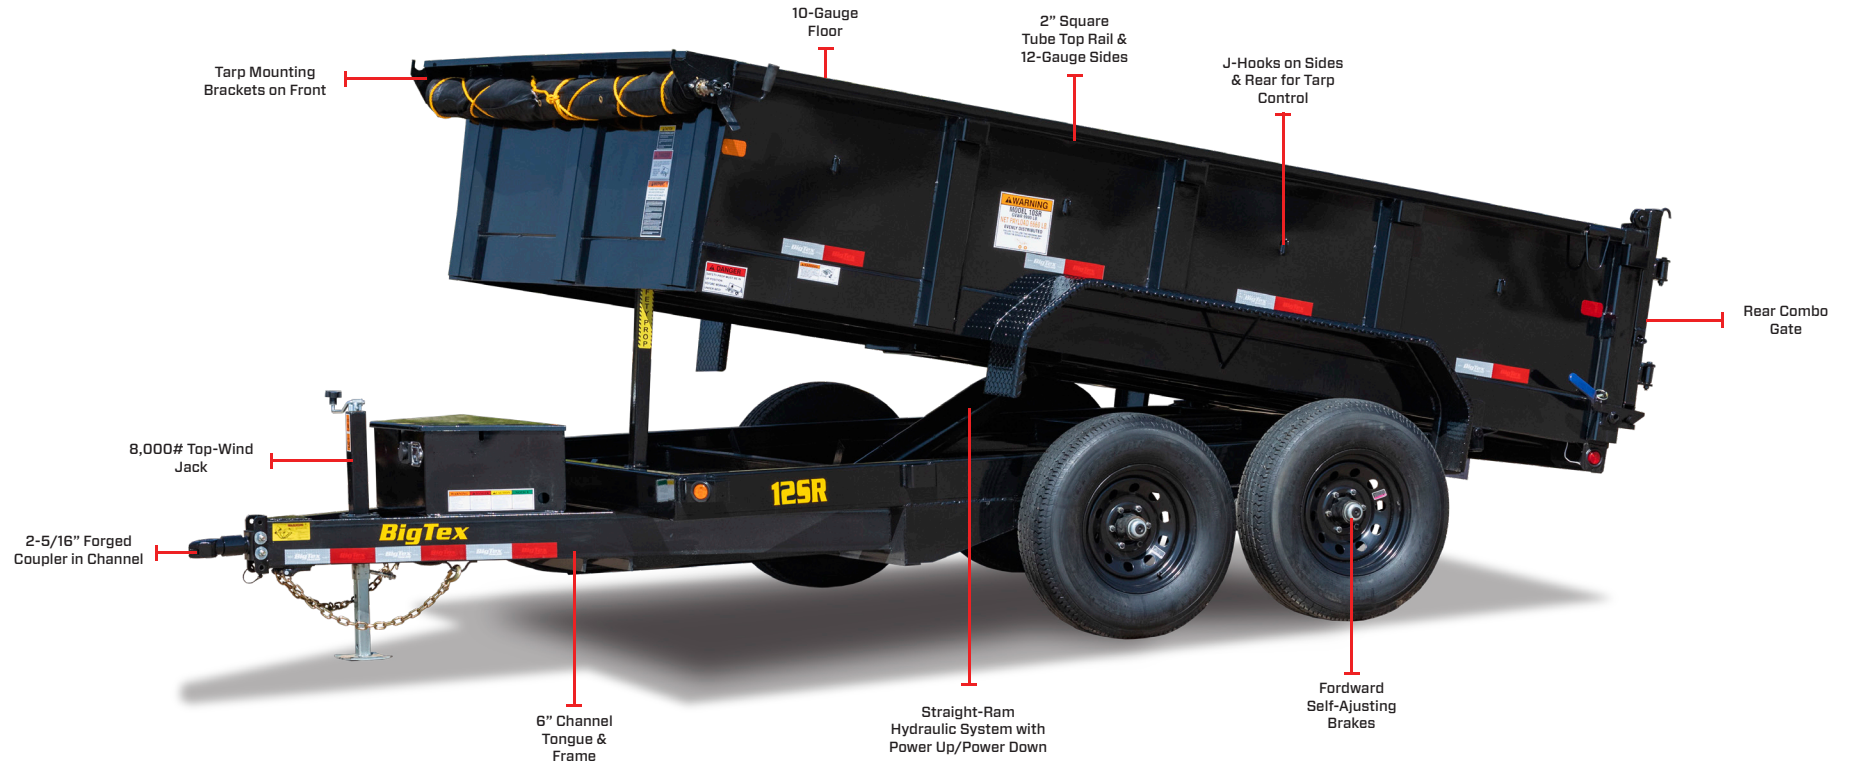

12SR

PRO SERIES TANDEM AXLE SINGLE RAM DUMP

BigTex

TRAILERS

 GVWR: 12,000#
 CARGO CAPACITY: 6.1 yd³

 LOAD CAPACITY: 8,500#
 DUMP ANGLE: 43°

 AVAILABLE LENGTH: 12'
 DUMP SIDE HEIGHT: 24"

 BED WIDTH: 83" WIDE

 COUPLER: Bumper Pull

 AXLES: Tandem (2 x 6,000#)

 DECK HEIGHT: 33-3/16"

RESILIENT 10-GAUGE STEEL FLOOR

The robust 10-gauge steel floor is built to withstand tough conditions, ensuring durability and long-lasting performance for your trailer over time.

STRENGTH & VERSATILITY

The 12SR has a 2" square tubing top rail for added strength, to complement the stakepockets for added cargo control and ability to support after-market side extensions.

MULTI-FUNCTION REAR COMBO GATE

The Rear Combo Gate, featuring both barn doors and a spreader gate, simplifies loading, unloading, and spreading, providing exceptional flexibility for various applications.

EFFORTLESS MAINTENANCE

Our forward self-adjusting brakes make brake maintenance a breeze. The system automatically adjusts the brake shoes as they wear down, eliminating the need for manual adjustments.