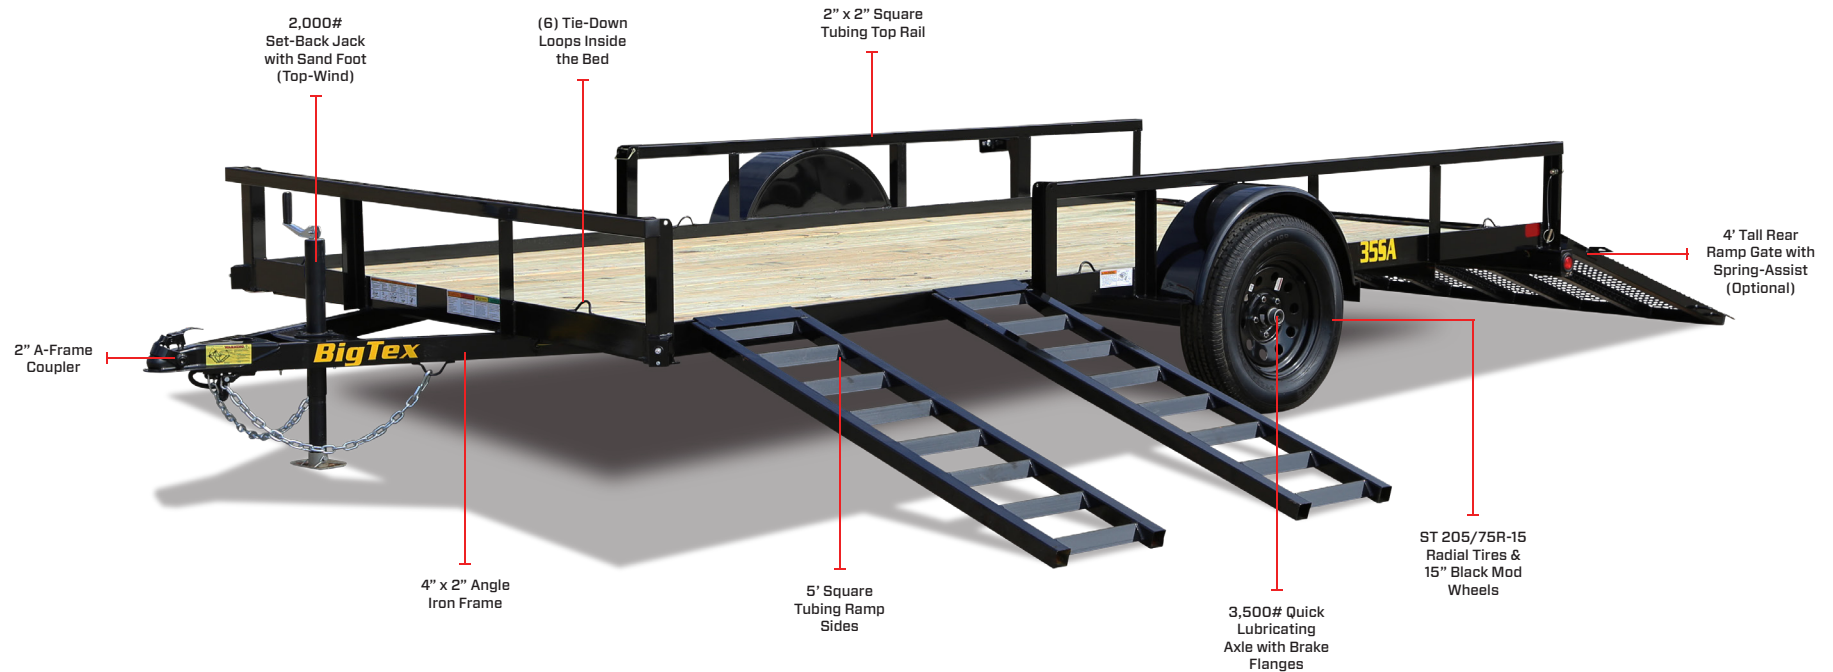

35SA-RSX

SINGLE AXLE ATV TRAILER

BigTex TRAILERS

 GVWR: 2,995#

 LOAD CAPACITY: 1,775 - 1,855#

 LENGTHS: 12', 14'

 DECK WIDTH: 83"

 WEIGHT: 1,140 - 1,220#

 AXLE: Single (3,500#)

 DECK HEIGHT: 18-1/2"

 COUPLER: Bumper Pull

ENHANCED STRUCTURE & STRENGTH

This model features square tubing for increased strength and structure, offering superior resilience compared to typical angle top rails.

Expand your hauling capabilities with the optional rear ramp gate, ideal for transporting a variety of vehicles, including golf carts, ATVs, side-by-sides, and more.

VERSATILE 5' SQUARE TUBING ATV RAMP SIDES

The removable sides on this model double as ramps that can be used on either side or the rear.