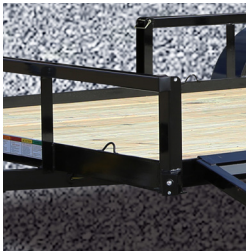

35SA-RSX

SINGLE AXLE ATV TRAILER

BigTex TRAILERS

 GVWR: 2,995#

 LOAD CAPACITY: 1,775 - 1,855#

 LENGTHS: 12', 14'

 DECK WIDTH: 83"

 WEIGHT: 1,140 - 1,220#

 AXLE: Single (3,500#)

 DECK HEIGHT: 18-1/2"

 COUPLER: Bumper Pull

ENHANCED STRUCTURE & STRENGTH

This model features square tubing for increased strength and structure, offering superior resilience compared to typical angle top rails.

DURABLE RADIAL TIRES & PREMIUM BLACK WHEELS

These models come equipped with steel-belted radial tires for enhanced longevity and performance, complemented by stylish premium black wheels.

VERSATILE 4' REAR RAMPGATE (OPTIONAL)

The removable sides on this model double as ramps that can be used on either side or the rear.